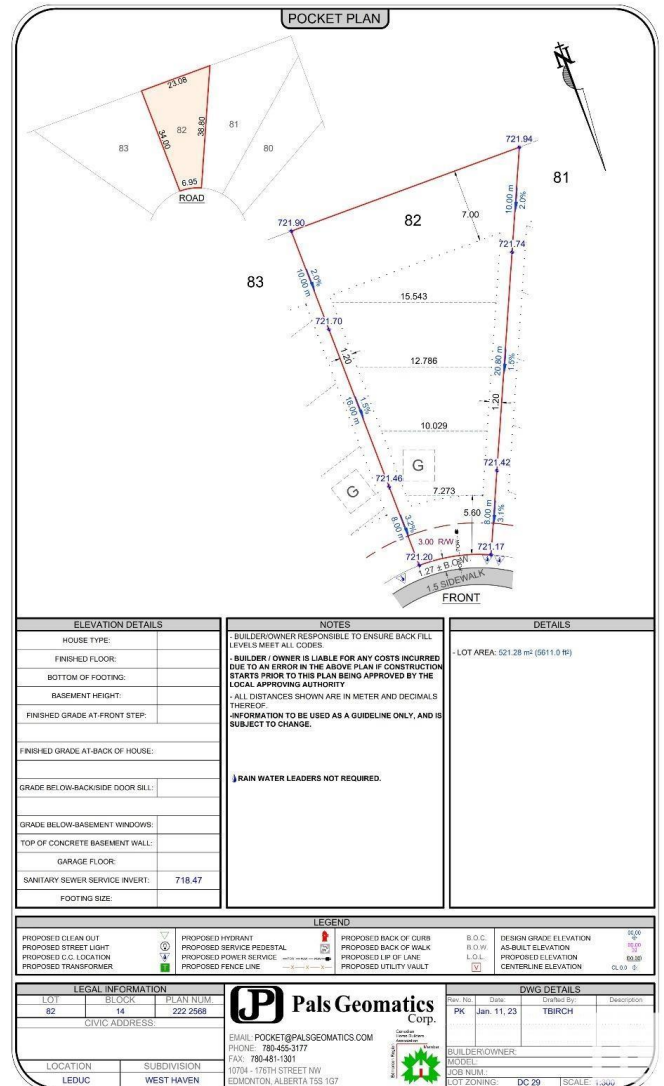

\$280,000 - 216 Kettyl Cove, Leduc

MLS® #E4451050

\$280,000

0 Bedroom, 0.00 Bathroom,
Single Family on 0.00 Acres

West Haven Park, Leduc, AB

Pie shape lot near to west haven public school
closed to air port and Leduc Common
shopping mall

Essential Information

MLS® #	E4451050
Price	\$280,000
Bathrooms	0.00
Acres	0.00
Type	Single Family
Sub-Type	Vacant Lot/Land
Status	Active

Community Information

Address	216 Kettyl Cove
Area	Leduc
Subdivision	West Haven Park
City	Leduc
County	ALBERTA
Province	AB
Postal Code	T9E 0W3

Exterior

Exterior Features Cul-De-Sac

Additional Information

Date Listed August 1st, 2025

Days on Market 19

Zoning Zone 81

DATA IS DEEMED RELIABLE BUT IS NOT GUARANTEED ACCURATE BY THE REALTORS® ASSOCIATION OF EDMONTON. COPYRIGHT 2025 BY THE REALTORS® ASSOCIATION OF EDMONTON. ALL RIGHTS RESERVED. Trademarks are owned or controlled by the Canadian Real Estate Association (CREA) and identify real estate professionals who are members of CREA (REALTOR®, REALTORS®) and/or the quality of services they provide (MLS®, Multiple Listing Service®)