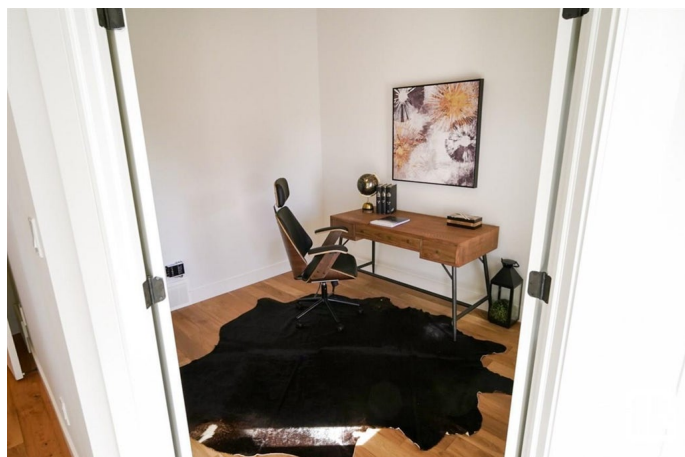

Courtesy Of John Rota Of Sweetly

$625,000 - 216 Crystal Creek Drive, Leduc

MLS® #E4428840

$625,000

3 Bedroom, 3.00 Bathroom, 1,062 sqft
Single Family on 0.00 Acres

Crystal Creek_LEDU, Leduc, AB

Welcome to this stunning two-storey home in Leduc! The main floor offers a bright and open layout with a cozy living room featuring a fireplace, a dining area, a stylish kitchen with a pantry, a 4-piece bathroom, a den, and a mudroom for added convenience. Upstairs, you'll find a spacious bonus room, two bedrooms, a 4-piece bathroom, a laundry room and a luxurious primary suite with a walk-in closet and a 5-piece ensuite. Completing the home is an attached double garage, making it the perfect blend of style and functionality. Photos are of a completed show home and are for representation only. Selections can be customized

Built in 2025

Essential Information

MLS® #	E4428840
Price	$625,000
Bedrooms	3
Bathrooms	3.00
Full Baths	3
Square Footage	1,062
Acres	0.00
Year Built	2025
Type	Single Family
Sub-Type	Detached Single Family